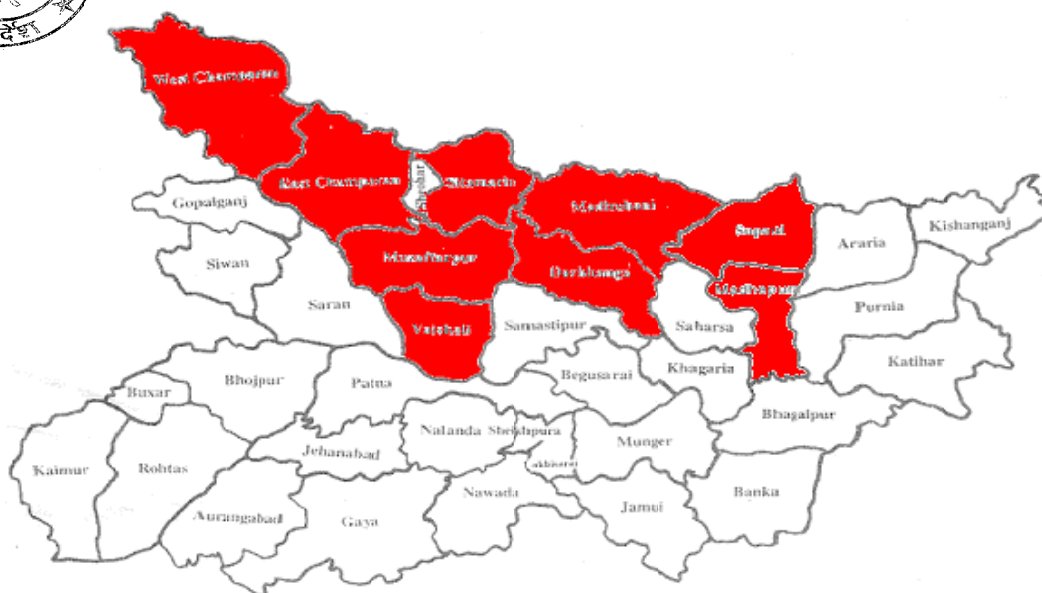

PROJECT AREA

District	Blocks	Programmes
East Champaran	Motihari, Raxaul, Chakia, Piprakothi, Adapur, Bankatwa	Jan Shikshan Sansthan, Deep, NABARD, Heifer Cornerstones Programme, Indians Learn to Avoid Trafficking & HIV/AIDS, WomenPowerConnect
West Champaran	Majhaulia	SHGs
Sitamarhi	Suppi, Majorganj, Sursand	Community Development & Non-formal Education Programme
Madhubani	Rahika	SHGs
Darbhangha	Hayaghat, Bahadurpur, Benipur, Darbhanga Sadar, Keoti	Swayamsidha, Deep
Muzaffarpur	Kanti, Marwan, Motipur, Mushari, Kurhani, Saraiya, Bandara	Aajeevika, Link Workers' Programme, Deep, DRDA/SGSY, Education & Health Programme for Girl Child, Panchayati Raj, Village Knowledge Centre, Reproductive Health & Shelter Programme, Swadhar & ICDS Training Centres
Vaishali	Goraul, Lalganj	Swayamsidha, Micro Level Planning at Village Level
Madhepura	Madhepura, Kumarkhand	Control on Human Trafficking & HIV/AIDS
Supaul	Supaul, Birpur	Control on Human Trafficking & HIV/AIDS

Total Districts: 9

Total Blocks: 29